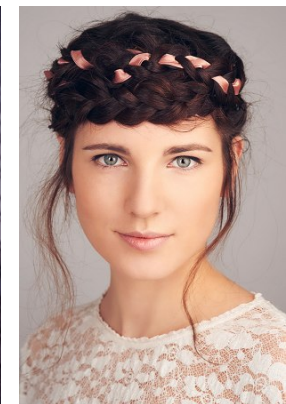

www.stellamodels.com

—
STELLA
MODELS
×

HEIGHT	BUST	DRESS	WAIST	HIPS	SHOES	HAIR	EYES
175	82	34	64	91	41	BROWN	BLUE/GREEN