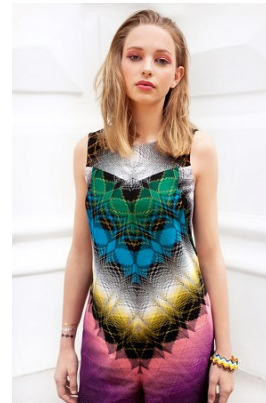

www.stellamodels.com

—
STELLA
MODELS
×

HEIGHT	BUST	DRESS	WAIST	HIPS	SHOES	HAIR	EYES
172	83	34-36	63	88	40.5	BLONDE	BLUE