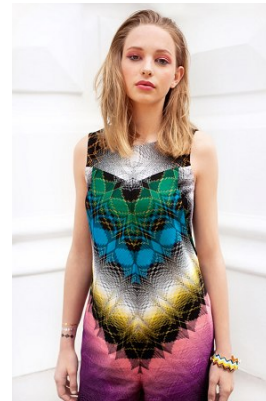

[www.stellamodels.com](http://www.stellamodels.com)

—  
STELLA  
MODELS  
×

HEIGHT	BUST	DRESS	WAIST	HIPS	SHOES	HAIR	EYES
172	83	34-36	63	88	40.5	BLONDE	BLUE