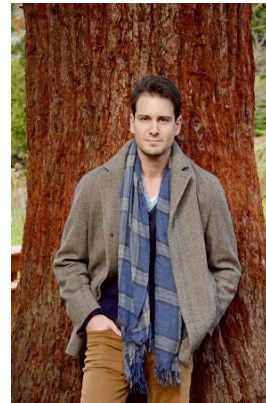

office@stellamodels.com

www.stellamodels.com

HEIGHT	CHEST	WAIST	SHOES	HAIR	EYES
187	94	82	44.5	BROWN	GREEN/BROWN