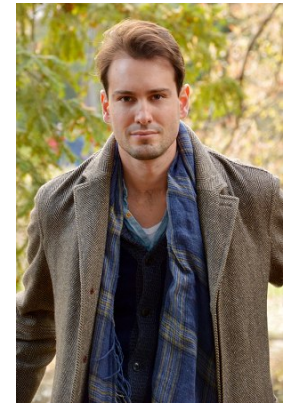

office@stellamodels.com

www.stellamodels.com

HEIGHT	CHEST	WAIST	SHOES	HAIR	EYES
187	94	82	44.5	BROWN	GREEN/BROWN