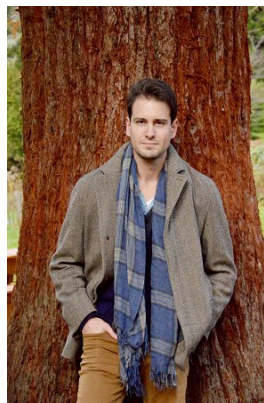

www.stellamodels.com

—
STELLA
MODELS
×

HEIGHT	CHEST	WAIST	SHOES	HAIR	EYES
187	94	82	44.5	BROWN	GREEN/BROWN