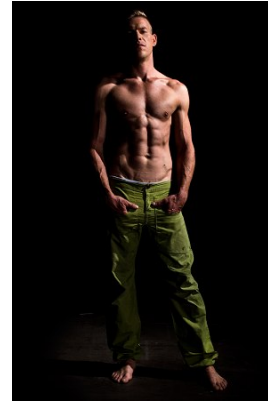

www.stellamodels.com

—
STELLA
MODELS
×

HEIGHT	CHEST	WAIST	SHOES	HAIR	EYES
187	105	88	44.5	BLONDE	BLUE