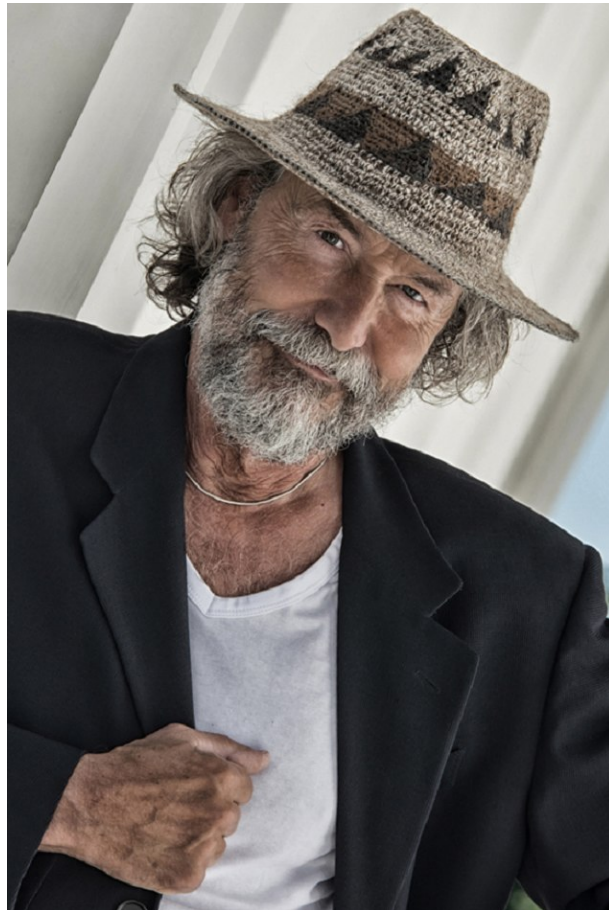

CHRISTIAN SCHREINER

T: +43 1 586 90 27

office@stellamodels.com

www.stellamodels.com

—
STELLA
MODELS
×