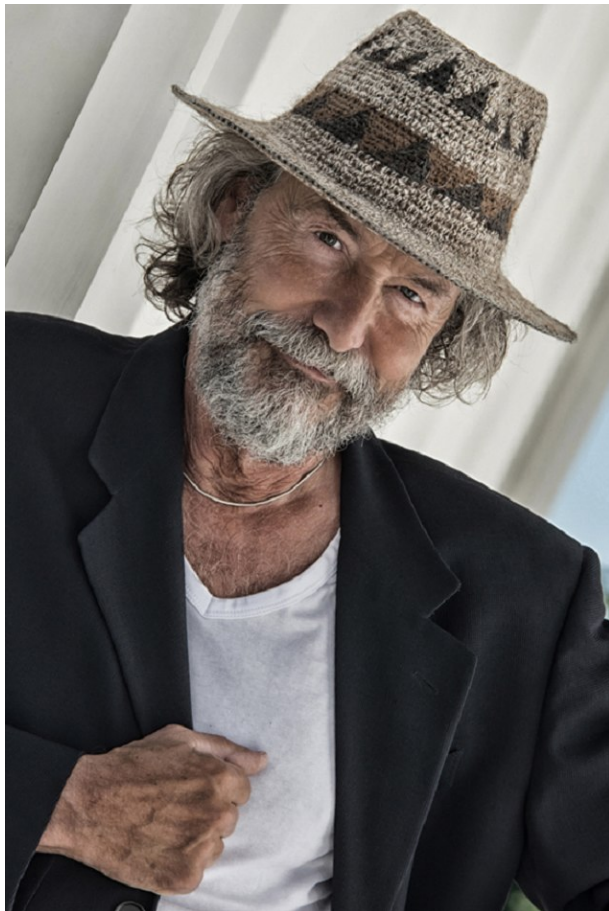

CHRISTIAN SCHREINER

T: +43 1 586 90 27

office@stellamodels.com

www.stellamodels.com

—
**STELLA
MODELS**
×