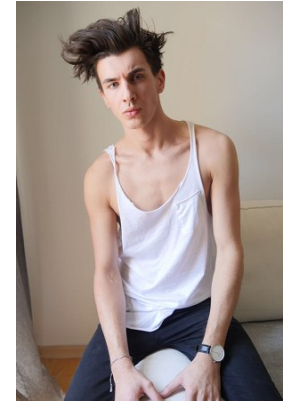

[www.stellamodels.com](http://www.stellamodels.com)

—  
STELLA  
MODELS  
×

HEIGHT	CHEST	WAIST	SHOES	HAIR	EYES
192	97	70	44.5	BROWN	BROWN