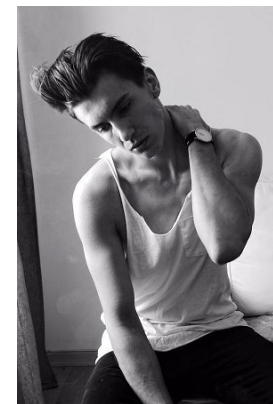

www.stellamodels.com

—
STELLA
MODELS
×

HEIGHT	CHEST	WAIST	SHOES	HAIR	EYES
192	97	70	44.5	BROWN	BROWN