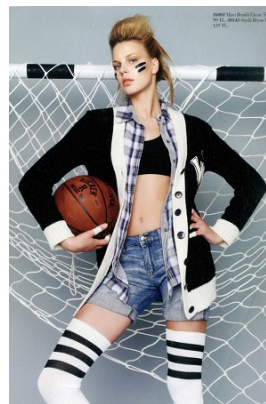

—
STELLA
MODELS
×

www.stellamodels.com

HEIGHT	BUST	WAIST	HIPS	SHOES	HAIR	EYES
181	82	63	91	39.5	LIGHT BROWN	GREEN