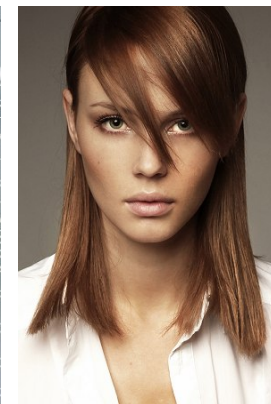

www.stellamodels.com

—
STELLA
MODELS
×

HEIGHT	BUST	WAIST	HIPS	SHOES	HAIR	EYES
181	82	63	91	39.5	LIGHT BROWN	GREEN