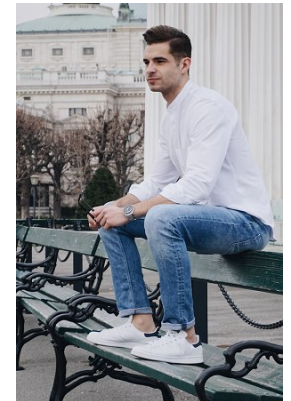

[www.stellamodels.com](http://www.stellamodels.com)

—  
STELLA  
MODELS  
×

HEIGHT	CHEST	WAIST	SHOES	HAIR	EYES
190	100	76	43.5	BROWN	GREEN/BROWN