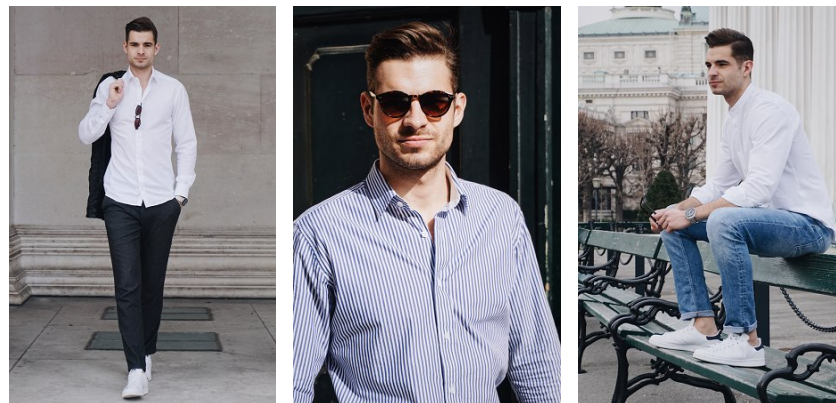

—
STELLA
MODELS
×

www.stellamodels.com

HEIGHT	CHEST	WAIST	SHOES	HAIR	EYES
190	100	76	43.5	BROWN	GREEN/BROWN