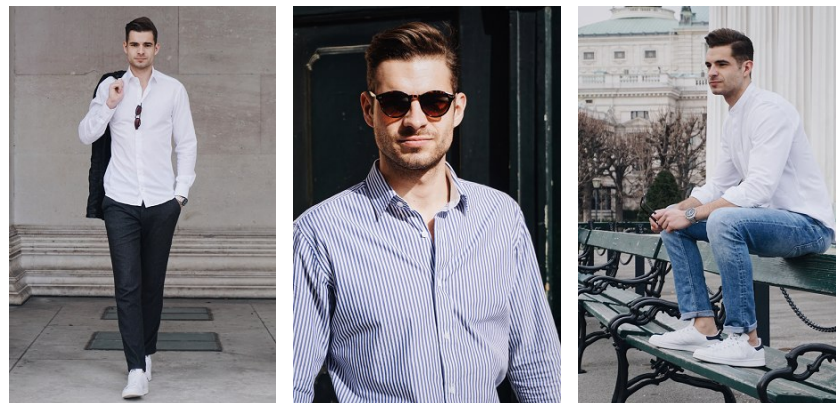

www.stellamodels.com

—
STELLA
MODELS
×

HEIGHT	CHEST	WAIST	SHOES	HAIR	EYES
190	100	76	43.5	BROWN	GREEN/BROWN