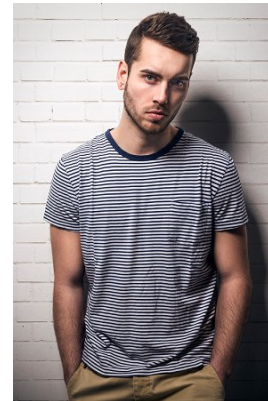

www.stellamodels.com

—
**STELLA
MODELS**
×

HEIGHT	CHEST	WAIST	SHOES	HAIR	EYES
188	94	79	43.5	BROWN	BLUE/GREEN