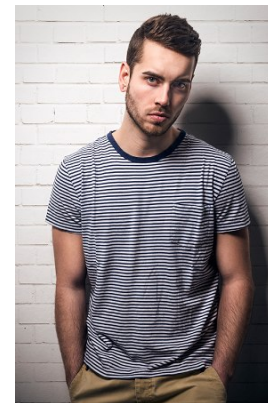

www.stellamodels.com

—
**STELLA
MODELS**
×

HEIGHT	CHEST	WAIST	SHOES	HAIR	EYES
188	94	79	43.5	BROWN	BLUE/GREEN