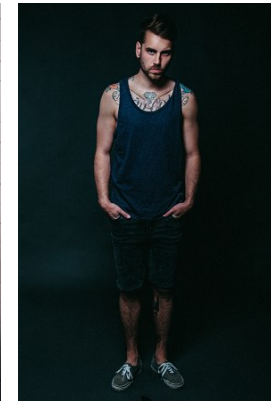

www.stellamodels.com

—
**STELLA
MODELS**
×

HEIGHT	CHEST	WAIST	SHOES	HAIR	EYES
188	94	79	43.5	BROWN	BLUE/GREEN