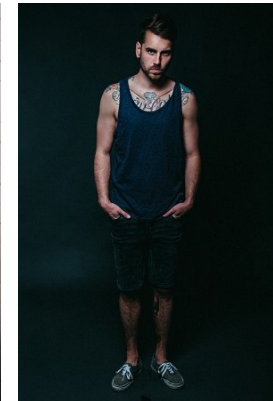

www.stellamodels.com

—
**STELLA
MODELS**
×

HEIGHT	CHEST	WAIST	SHOES	HAIR	EYES
188	94	79	43.5	BROWN	BLUE/GREEN