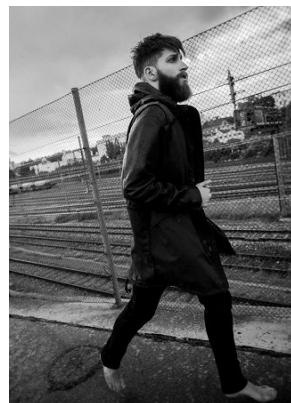

www.stellamodels.com

—
STELLA
MODELS
×

HEIGHT	CHEST	WAIST	SHOES	HAIR	EYES
186	96	79	42	BROWN	BLUE