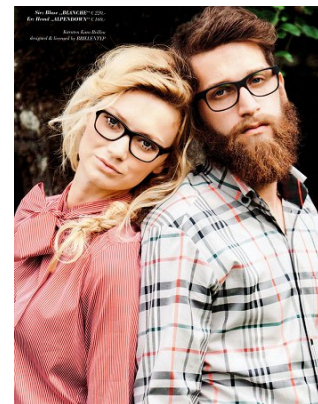

www.stellamodels.com

—
STELLA
MODELS
×

HEIGHT	CHEST	WAIST	SHOES	HAIR	EYES
186	96	79	42	BROWN	BLUE