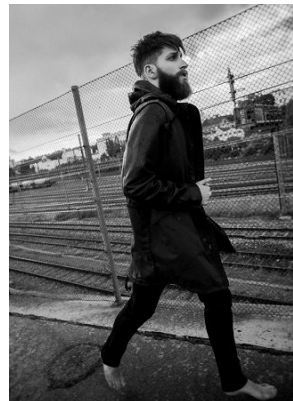

www.stellamodels.com

—
STELLA
MODELS
×

HEIGHT	CHEST	WAIST	SHOES	HAIR	EYES
186	96	79	42	BROWN	BLUE