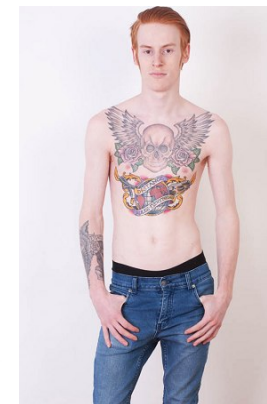

office@stellamodels.com

www.stellamodels.com

| | | | | | |
|--------|-------|-------|-------|------|-------|
| HEIGHT | CHEST | WAIST | SHOES | HAIR | EYES |
| 180 | 86 | 67 | 41 | RED | BROWN |