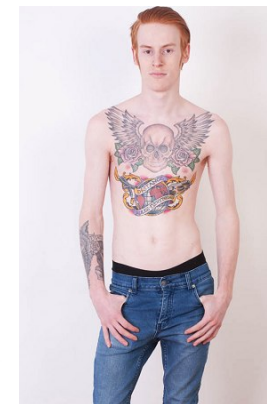

[www.stellamodels.com](http://www.stellamodels.com)

—  
STELLA  
MODELS

HEIGHT  
180

CHEST  
86

WAIST  
67

SHOES  
41

HAIR  
RED

EYES  
BROWN