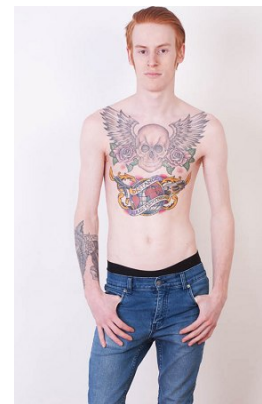

office@stellamodels.com

www.stellamodels.com

HEIGHT
180

CHEST
86

WAIST
67

SHOES
41

HAIR
RED

EYES
BROWN