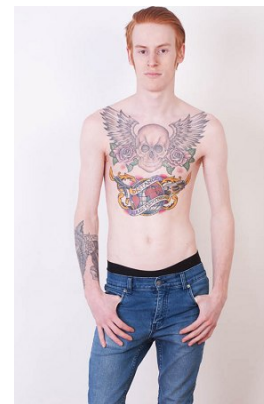

office@stellamodels.com

www.stellamodels.com

HEIGHT
180

CHEST
86

WAIST
67

SHOES
41

HAIR
RED

EYES
BROWN