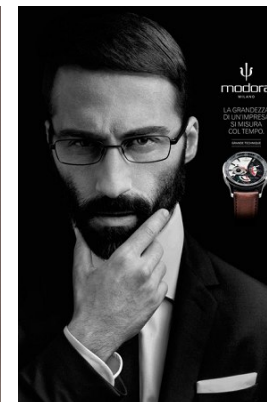

www.stellamodels.com

—
STELLA
MODELS
×

HEIGHT	CHEST	WAIST	SHOES	HAIR	EYES
185	98	78	42	BROWN	HAZEL