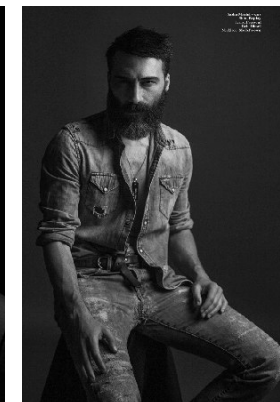

www.stellamodels.com

—
STELLA
MODELS
×

HEIGHT	CHEST	WAIST	SHOES	HAIR	EYES
185	98	78	42	BROWN	HAZEL