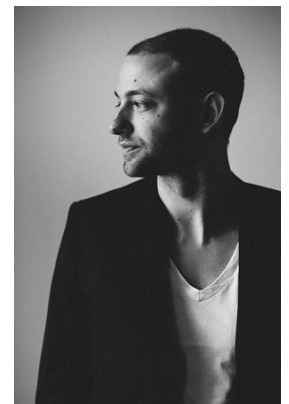

[www.stellamodels.com](http://www.stellamodels.com)

—  
STELLA  
MODELS  
×

HEIGHT	CHEST	WAIST	SHOES	HAIR	EYES
192	95	75	42	BLONDE	BLUE