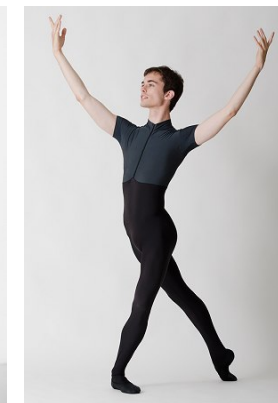

[www.stellamodels.com](http://www.stellamodels.com)

—  
STELLA  
MODELS  
×

|        |       |       |       |            |            |
|--------|-------|-------|-------|------------|------------|
| HEIGHT | CHEST | WAIST | SHOES | HAIR       | EYES       |
| 186    | 87    | 70    | 42.5  | DARK BROWN | BLUE/GREEN |