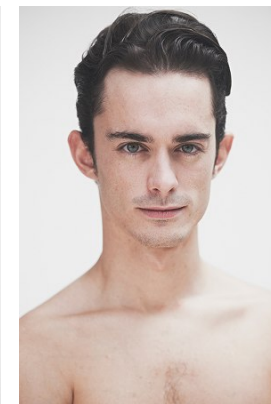

www.stellamodels.com

—
**STELLA
MODELS**
×

HEIGHT	CHEST	WAIST	SHOES	HAIR	EYES
186	87	70	42.5	DARK BROWN	BLUE/GREEN