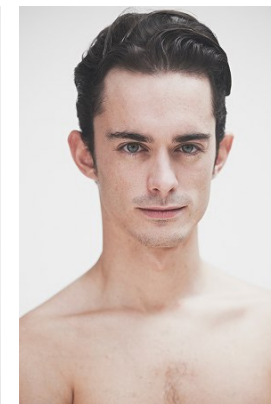

[www.stellamodels.com](http://www.stellamodels.com)

—  
STELLA  
MODELS  
×

|        |       |       |       |            |            |
|--------|-------|-------|-------|------------|------------|
| HEIGHT | CHEST | WAIST | SHOES | HAIR       | EYES       |
| 186    | 87    | 70    | 42.5  | DARK BROWN | BLUE/GREEN |