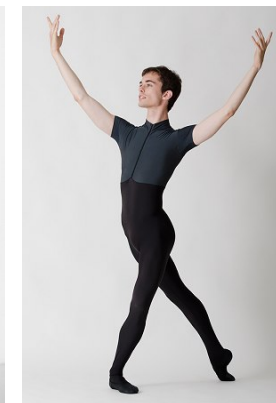

www.stellamodels.com

—
STELLA
MODELS
×

HEIGHT 186	CHEST 87	WAIST 70	SHOES 42.5	HAIR DARK BROWN	EYES BLUE/GREEN
---------------	-------------	-------------	---------------	--------------------	--------------------