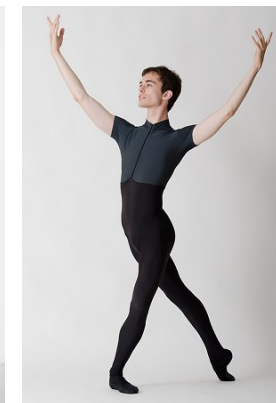

www.stellamodels.com

—
STELLA
MODELS
×

HEIGHT	CHEST	WAIST	SHOES	HAIR	EYES
186	87	70	42.5	DARK BROWN	BLUE/GREEN