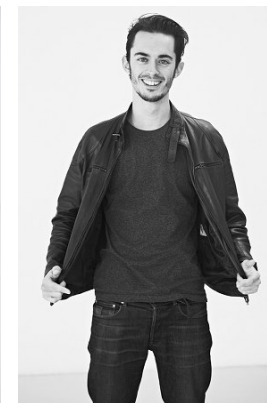

www.stellamodels.com

—
**STELLA
MODELS**
×

HEIGHT	CHEST	WAIST	SHOES	HAIR	EYES
186	87	70	42.5	DARK BROWN	BLUE/GREEN