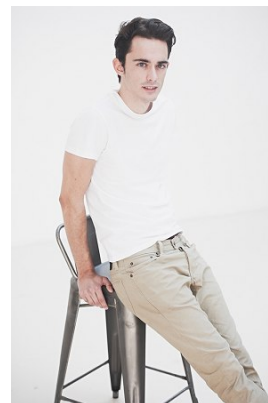

www.stellamodels.com

—
**STELLA
MODELS**
×

HEIGHT	CHEST	WAIST	SHOES	HAIR	EYES
186	87	70	42.5	DARK BROWN	BLUE/GREEN