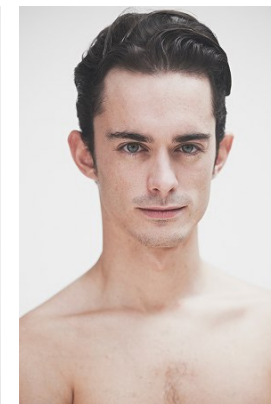

www.stellamodels.com

—
STELLA
MODELS
×

HEIGHT 186	CHEST 87	WAIST 70	SHOES 42.5	HAIR DARK BROWN	EYES BLUE/GREEN
---------------	-------------	-------------	---------------	--------------------	--------------------