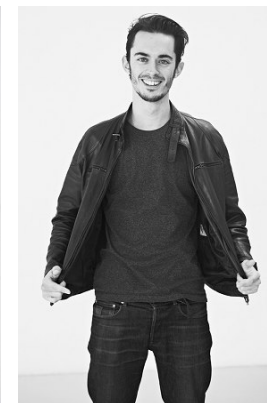

[www.stellamodels.com](http://www.stellamodels.com)

—  
STELLA  
MODELS  
×

|        |       |       |       |            |            |
|--------|-------|-------|-------|------------|------------|
| HEIGHT | CHEST | WAIST | SHOES | HAIR       | EYES       |
| 186    | 87    | 70    | 42.5  | DARK BROWN | BLUE/GREEN |