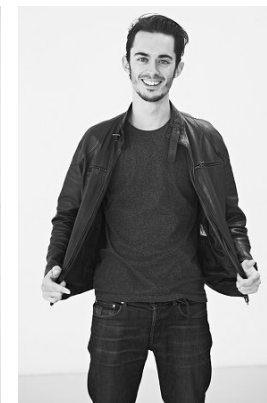

www.stellamodels.com

—
STELLA
MODELS
×

HEIGHT	CHEST	WAIST	SHOES	HAIR	EYES
186	87	70	42.5	DARK BROWN	BLUE/GREEN