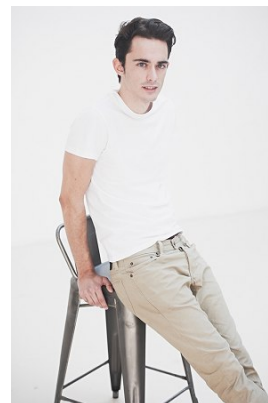

www.stellamodels.com

—
STELLA
MODELS
×

HEIGHT	CHEST	WAIST	SHOES	HAIR	EYES
186	87	70	42.5	DARK BROWN	BLUE/GREEN