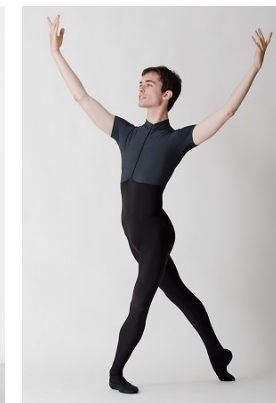

www.stellamodels.com

—
**STELLA
MODELS**
×

HEIGHT	CHEST	WAIST	SHOES	HAIR	EYES
186	87	70	42.5	DARK BROWN	BLUE/GREEN