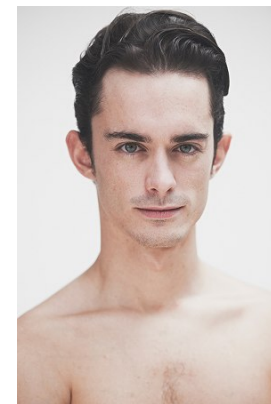

www.stellamodels.com

—
STELLA
MODELS
×

HEIGHT	CHEST	WAIST	SHOES	HAIR	EYES
186	87	70	42.5	DARK BROWN	BLUE/GREEN