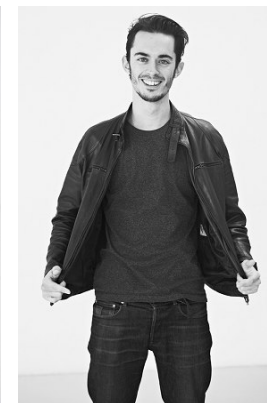

www.stellamodels.com

—
STELLA
MODELS
×

HEIGHT 186	CHEST 87	WAIST 70	SHOES 42.5	HAIR DARK BROWN	EYES BLUE/GREEN
---------------	-------------	-------------	---------------	--------------------	--------------------