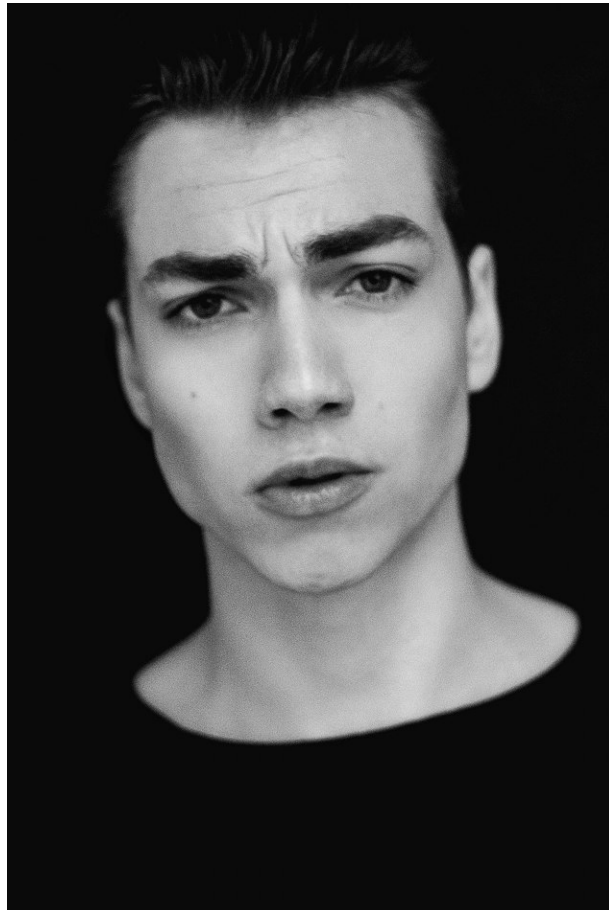

LUCA

T: +43 1 586 90 27

office@stellamodels.com

www.stellamodels.com

—
STELLA
MODELS
×