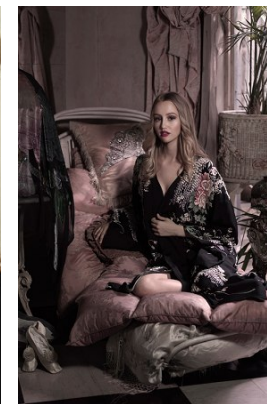

www.stellamodels.com

—
STELLA
MODELS
×

HEIGHT	BUST	DRESS	WAIST	HIPS	SHOES	HAIR	EYES
177	86	34	63	92	39	BLONDE	BROWN