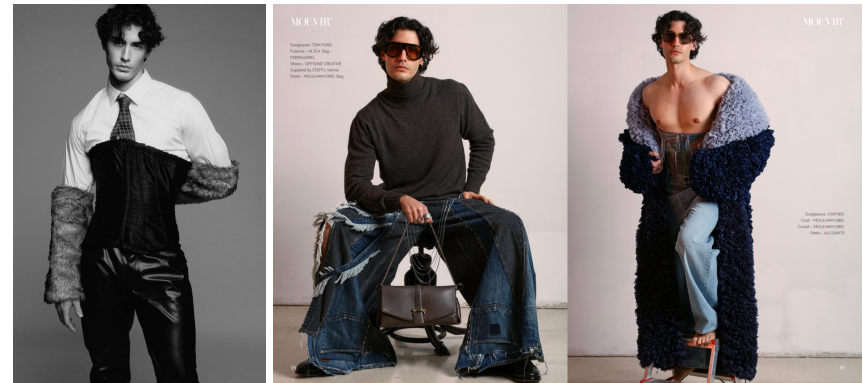

HEIGHT	CHEST	WAIST	HIPS	SUIT	SHOES	HAIR	EYES
182	97	73	92	48.0	41.0	BLACK	BROWN