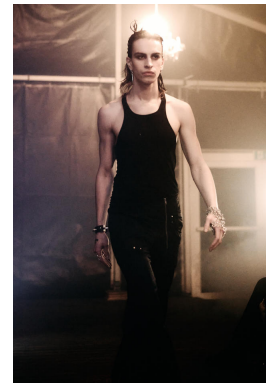

HEIGHT	CHEST	WAIST	HIPS	SUIT	SHOES	HAIR	EYES
190	85	71	92	48.0	46.0	BROWN	HAZEL