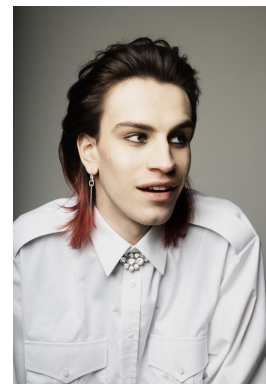

HEIGHT	CHEST	WAIST	HIPS	SUIT	SHOES	HAIR	EYES
190	85	71	92	48.0	46.0	BROWN	HAZEL