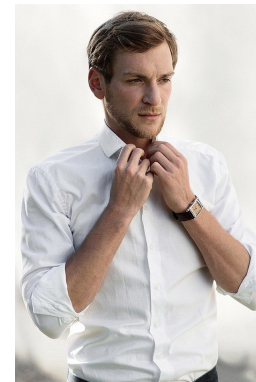

HEIGHT	CHEST	WAIST	SHOES	HAIR	EYES
189	102	81	43.0	DARK BLONDE	BLUE/GREY