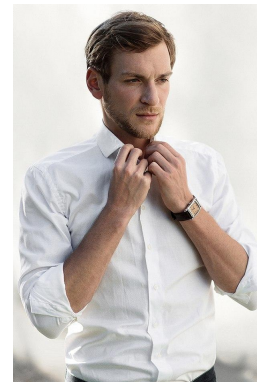

HEIGHT	CHEST	WAIST	SHOES	HAIR	EYES
189	102	81	43.0	DARK BLONDE	BLUE/GREY