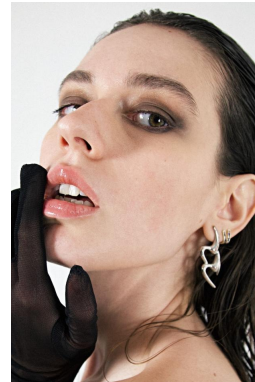

HEIGHT	BUST	DRESS	WAIST	HIPS	SHOES	HAIR	EYES
177	80	36	62	93	40.0	BROWN	HAZEL