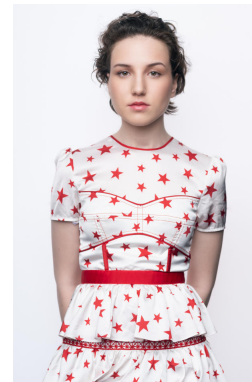

HEIGHT	BUST	DRESS	WAIST	HIPS	SHOES	HAIR	EYES
176	82	34	64	95	39.0	BROWN	GREEN/BROWN