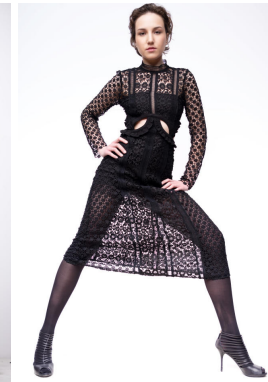

HEIGHT	BUST	DRESS	WAIST	HIPS	SHOES	HAIR	EYES
176	82	34	64	95	39.0	BROWN	GREEN/BROWN