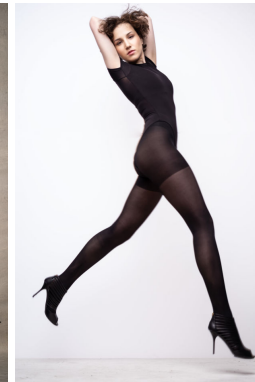

HEIGHT	BUST	DRESS	WAIST	HIPS	SHOES	HAIR	EYES
176	82	34	64	95	39.0	BROWN	GREEN/BROWN