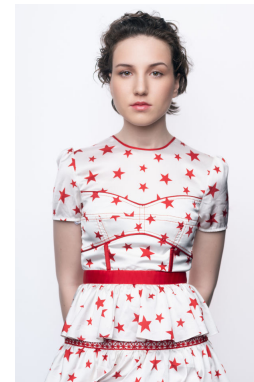

HEIGHT	BUST	DRESS	WAIST	HIPS	SHOES	HAIR	EYES
176	82	34	64	95	39.0	BROWN	GREEN/BROWN