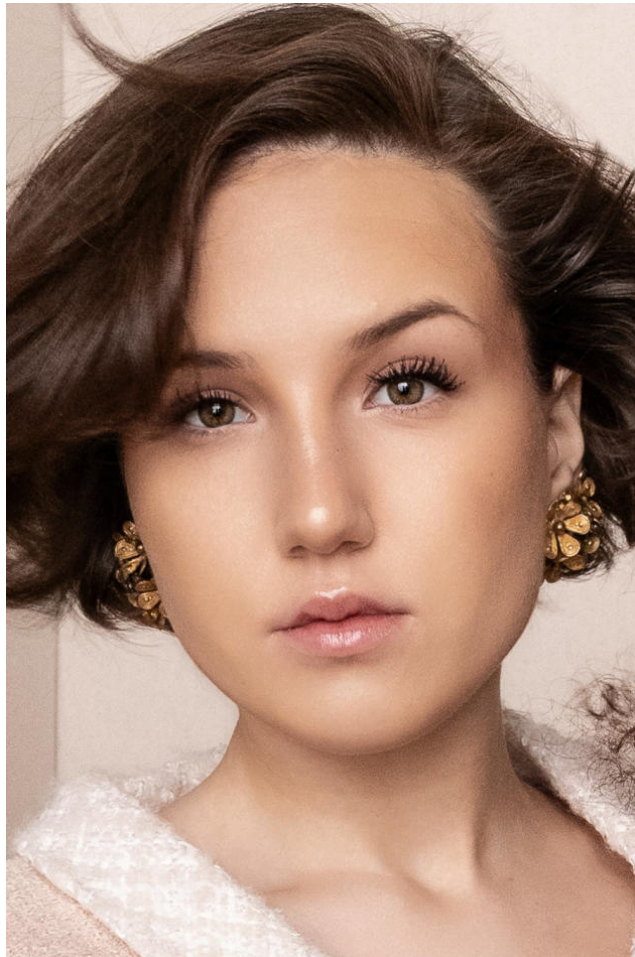

STELLA
MODELS

ALMA

office@stellamodels.com

www.stellamodels.com

STELLA
MODELS

ALMA

office@stellamodels.com

www.stellamodels.com