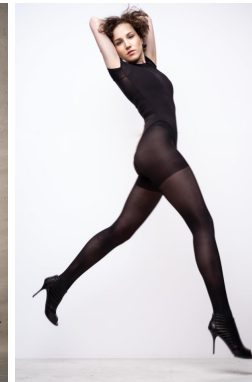

HEIGHT	BUST	DRESS	WAIST	HIPS	SHOES	HAIR	EYES
176	82	34	64	95	39.0	BROWN	GREEN/BROWN