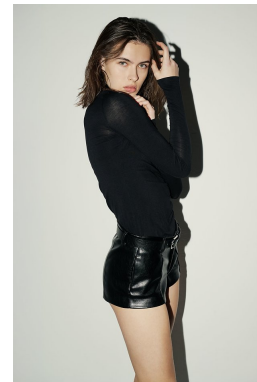

HEIGHT	BUST	DRESS	WAIST	HIPS	SHOES	HAIR	EYES
178	77	34-36	62	90	39.0	BROWN	BLUE/GREEN