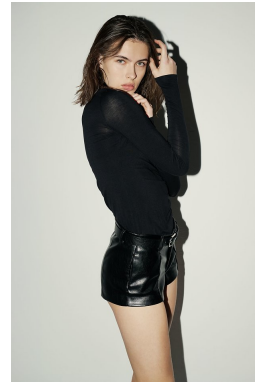

HEIGHT	BUST	DRESS	WAIST	HIPS	SHOES	HAIR	EYES
178	77	34-36	62	90	39.0	BROWN	BLUE/GREEN