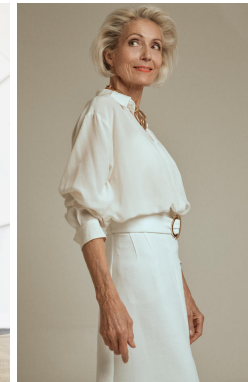

HEIGHT	BUST	DRESS	WAIST	HIPS	SHOES	HAIR	EYES
173	85	36	65	90	40.0	GREY	BROWN