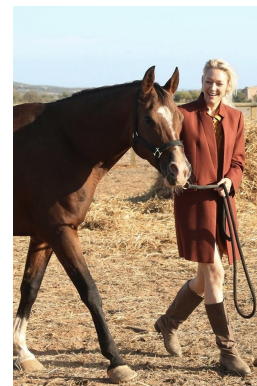

| | | | | | | | |
|--------|------|-------|-------|------|-------|--------|------------|
| HEIGHT | BUST | DRESS | WAIST | HIPS | SHOES | HAIR | EYES |
| 178 | 86 | 38 | 66 | 96 | 40.0 | BLONDE | BLUE/GREEN |