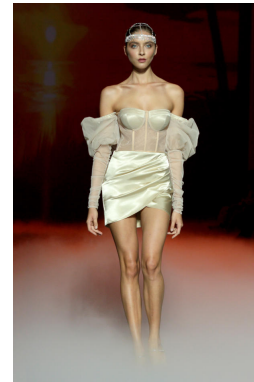

HEIGHT	BUST	DRESS	WAIST	HIPS	SHOES	HAIR	EYES
178	78	34-36	59	88	39.0	BRUNETTE	BLUE