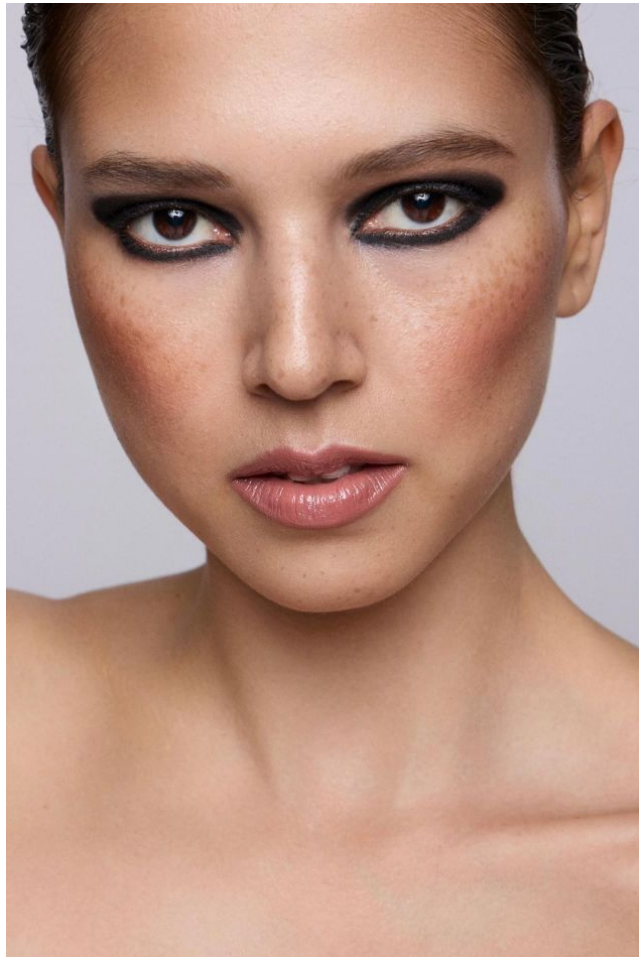

—
STELLA
MODELS
×

GABRIELA PEREZ DE
PABEL

office@stellamodels.com

www.stellamodels.com

—
STELLA
MODELS
×