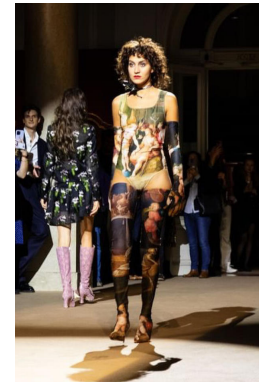

HEIGHT	BUST	DRESS	WAIST	HIPS	SHOES	HAIR	EYES
172	75	34-36	59	87	39.0	BROWN	BROWN