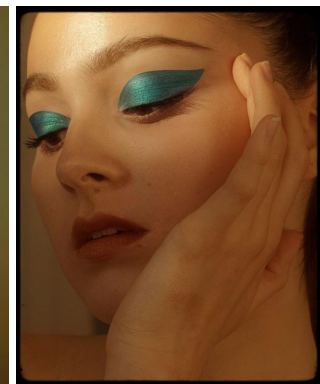

HEIGHT	BUST	DRESS	WAIST	HIPS	SHOES	HAIR	EYES
174	80	36	68	95	38.5	DARK BROWN	BROWN