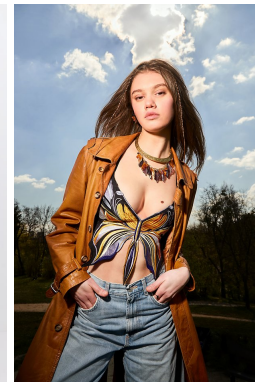

HEIGHT	BUST	DRESS	WAIST	HIPS	SHOES	HAIR	EYES
179	83	36	61	90	39.5	BROWN	BROWN