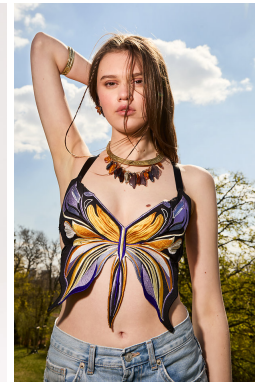

HEIGHT	BUST	DRESS	WAIST	HIPS	SHOES	HAIR	EYES
179	83	36	61	90	39.5	BROWN	BROWN