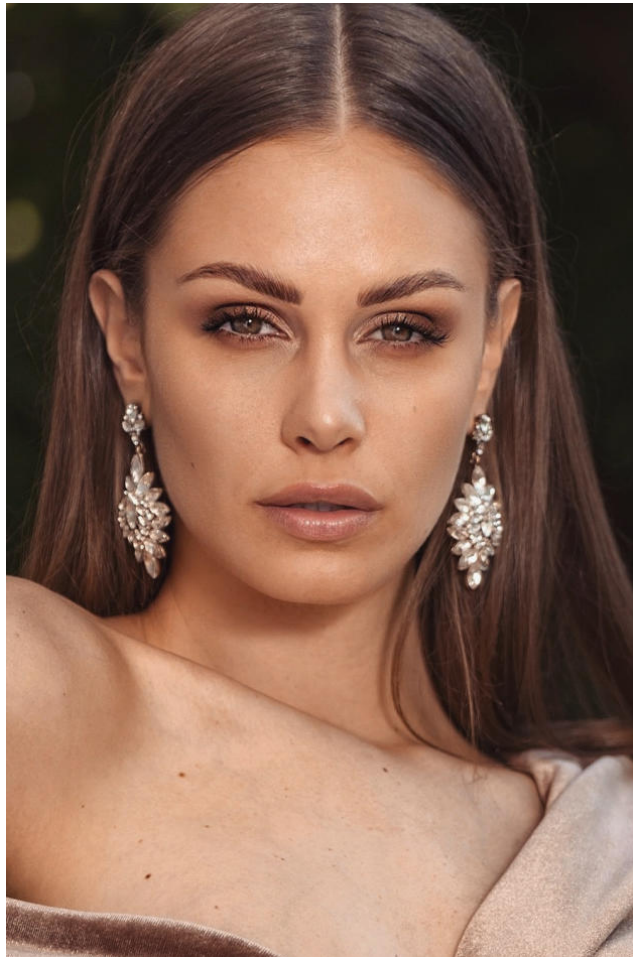

KRISTINA BÜHRINGER

office@stellamodels.com

—
STELLA
MODELS
×

www.stellamodels.com

KRISTINA BÜHRINGER

office@stellamodels.com

—
STELLA
MODELS
×

www.stellamodels.com