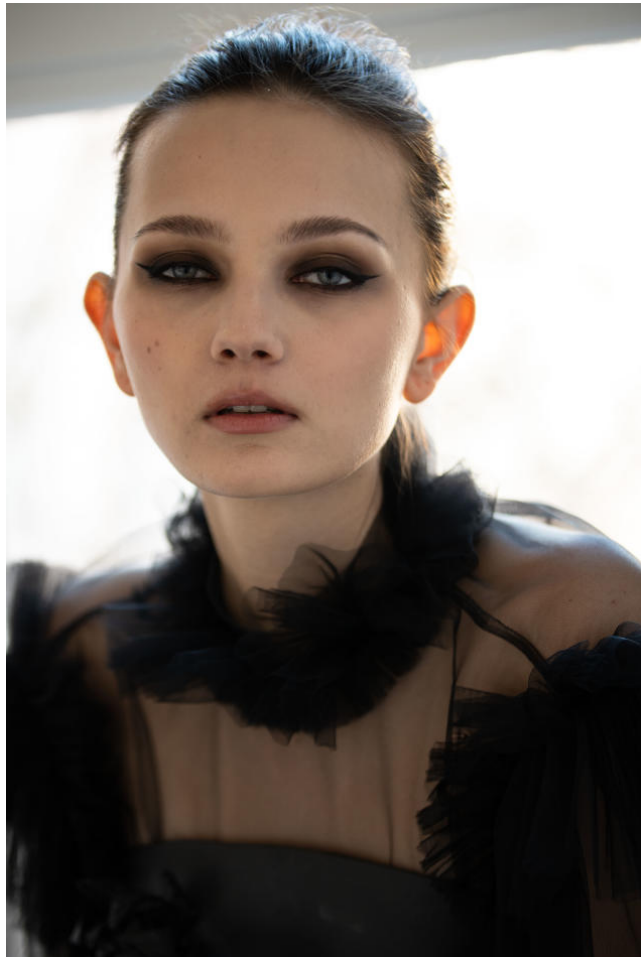

LILY NOVA

office@stellamodels.com

STELLA
MODELS

www.stellamodels.com