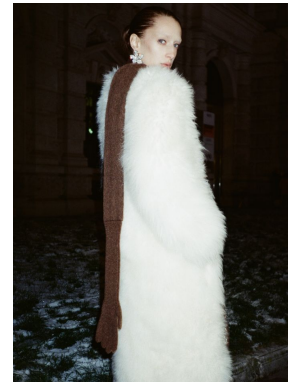

HEIGHT	BUST	DRESS	WAIST	HIPS	SHOES	HAIR	EYES
176	80	34	60	90	39.0	BRUNETTE	BLUE/GREY