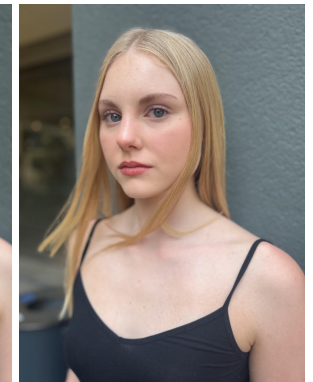

HEIGHT	BUST	DRESS	WAIST	HIPS	SHOES	HAIR	EYES
175	81	34	63	95	40.0	BLONDE	BLUE