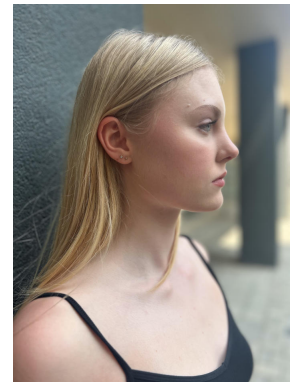

HEIGHT	BUST	DRESS	WAIST	HIPS	SHOES	HAIR	EYES
175	81	34	63	95	40.0	BLONDE	BLUE