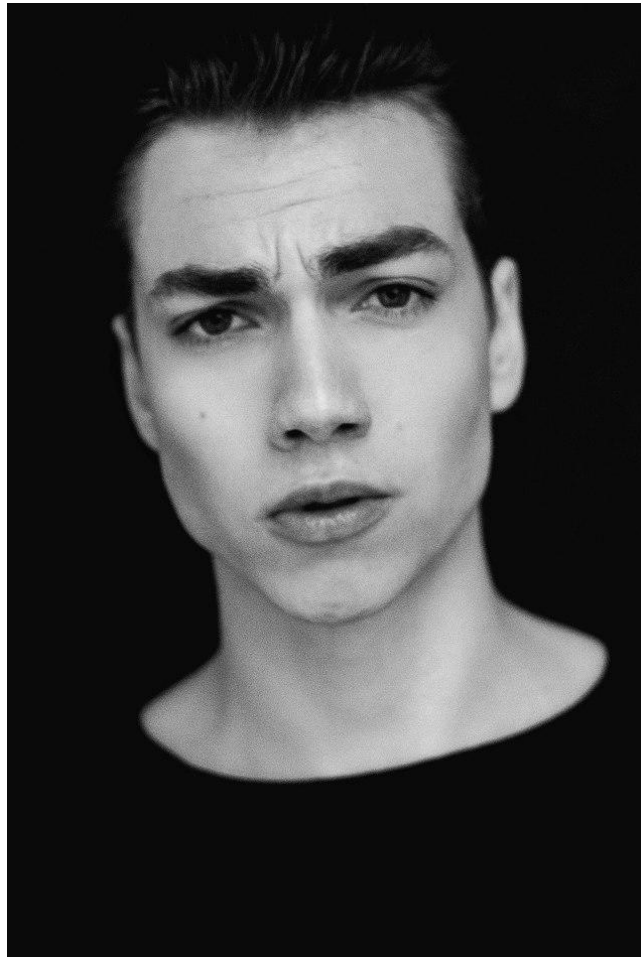

—
STELLA
MODELS
×

LUCA

office@stellamodels.com

www.stellamodels.com