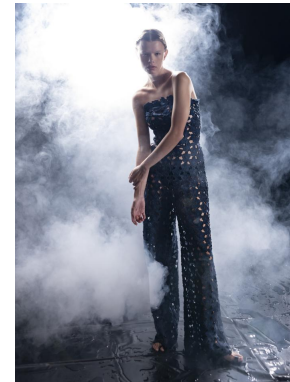

HEIGHT	BUST	DRESS	WAIST	HIPS	SHOES	HAIR	EYES
179	87	34-36	60	89	39.0	BLONDE	GREEN