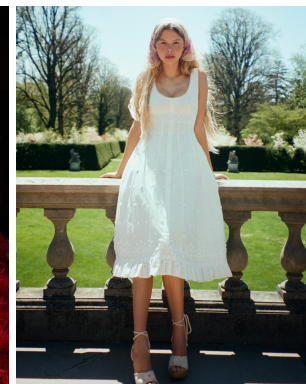

HEIGHT	BUST	DRESS	WAIST	HIPS	SHOES	HAIR	EYES
179	87	34-36	60	89	39.0	BLONDE	GREEN