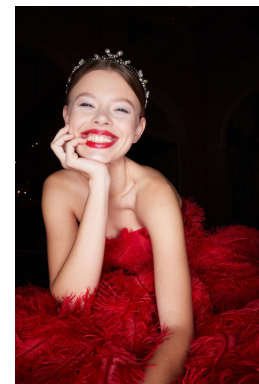

HEIGHT	BUST	DRESS	WAIST	HIPS	SHOES	HAIR	EYES
179	87	34-36	60	89	39.0	BLONDE	GREEN