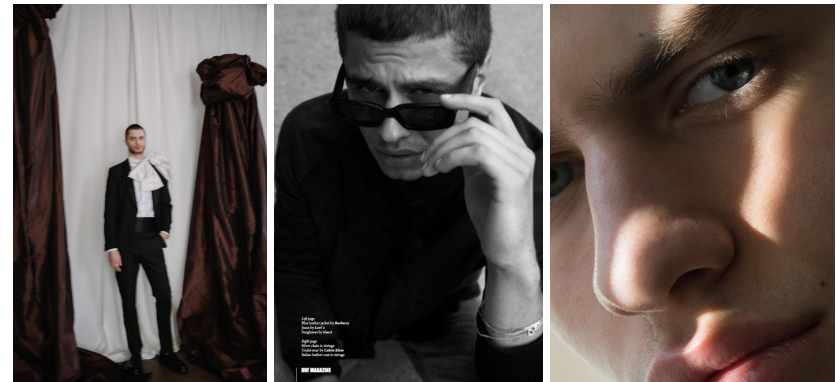

HEIGHT	CHEST	WAIST	HIPS	SUIT	SHOES	HAIR	EYES
193	92	78	90	52.0 L	46.0	BLONDE	BLUE