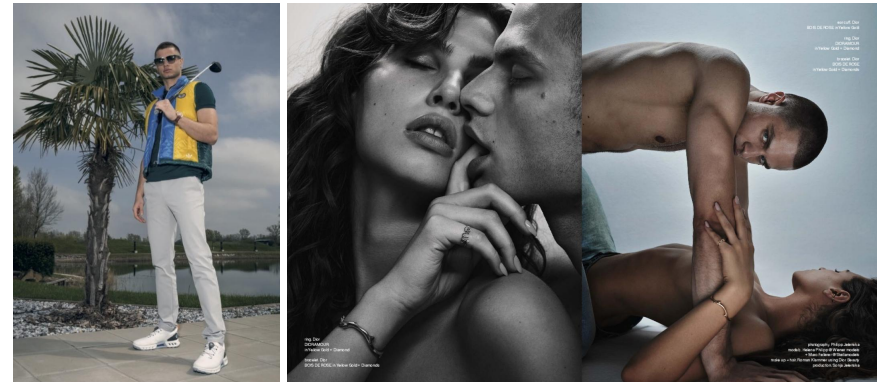

HEIGHT	CHEST	WAIST	HIPS	SUIT	SHOES	HAIR	EYES
193	92	78	90	52.0 L	46.0	BLONDE	BLUE