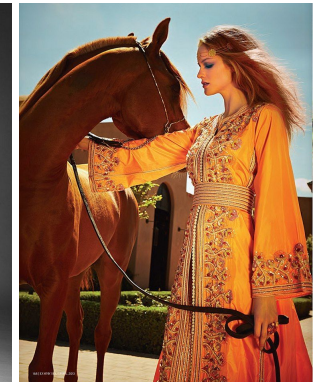

| HEIGHT | DRESS | SHOES | HAIR | EYES |
|--------|-------|-------|--------|-------|
| 179 | 34-36 | 40.0 | BLONDE | GREEN |