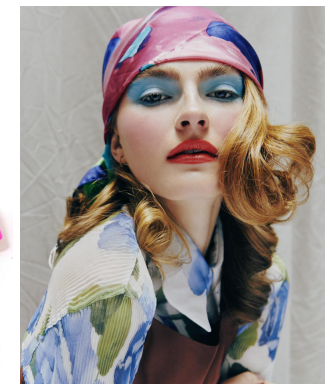

HEIGHT	BUST	DRESS	WAIST	HIPS	SHOES	HAIR	EYES
178	92	36-38	75	104	41.0	BROWN	BLUE/GREEN