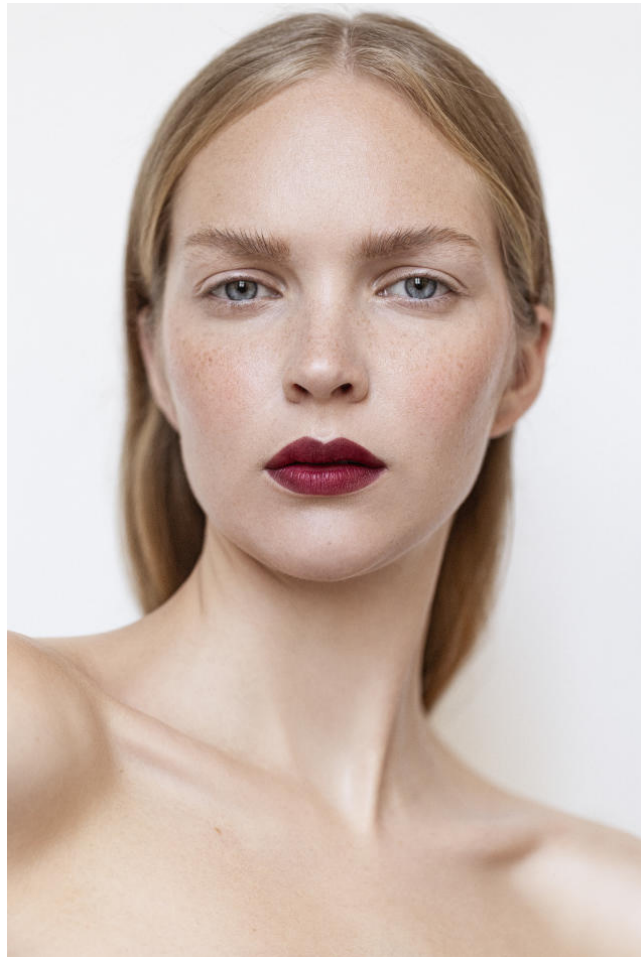

MARLENE NAKOVITS

office@stellamodels.com

STELLA
MODELS

www.stellamodels.com