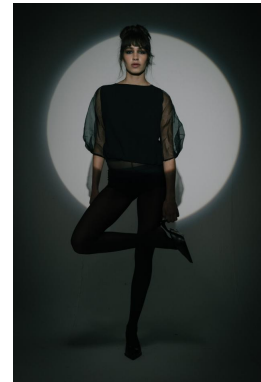

HEIGHT	BUST	DRESS	WAIST	HIPS	SHOES	HAIR	EYES
179	87	36	68	91	41.0	BROWN	BROWN