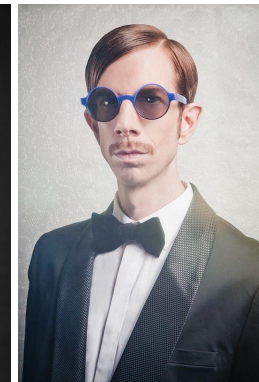

HEIGHT	CHEST	WAIST	HIPS	SUIT	SHOES	HAIR	EYES
192	90	85	92	50.0 L	46.0	BROWN	BLUE/GREEN