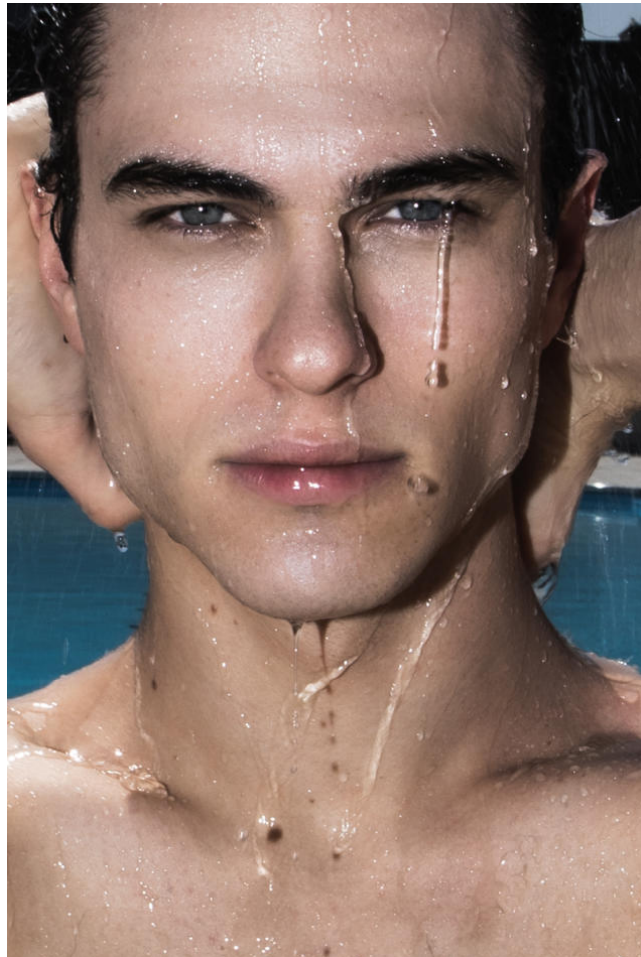

MATTHIAS CHRIST

office@stellamodels.com

STELLA
MODELS

www.stellamodels.com