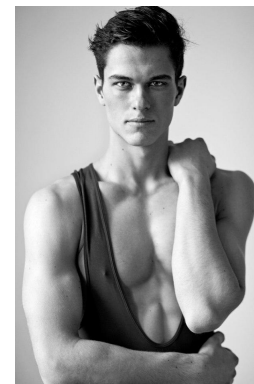

HEIGHT	CHEST	WAIST	SHOES	HAIR	EYES
187	96	74	44.0	BROWN	BLUE