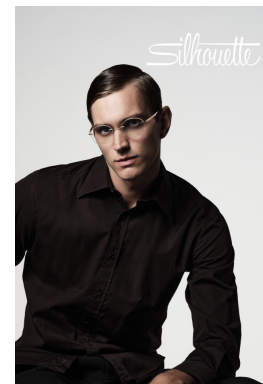

HEIGHT	CHEST	WAIST	SHOES	HAIR	EYES
187	96	79	45.0	DARK BLONDE	BLUE/GREEN