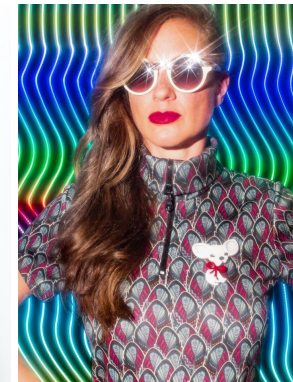

HEIGHT	BUST	DRESS	WAIST	HIPS	SHOES	HAIR	EYES
174	90	34-36	74	98	41.0	DARK BLONDE	GREEN