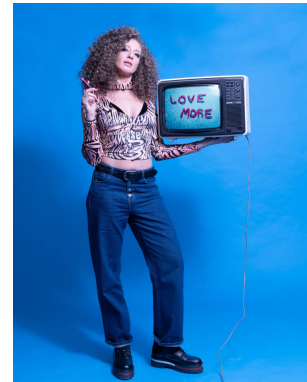

HEIGHT	BUST	DRESS	WAIST	HIPS	SHOES	HAIR	EYES
174	90	34-36	74	98	41.0	DARK BLONDE	GREEN