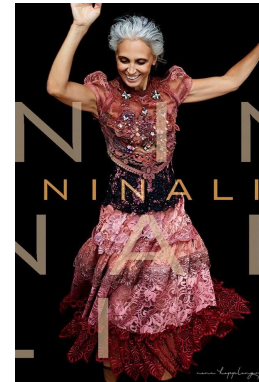

HEIGHT	BUST	DRESS	WAIST	HIPS	SHOES	HAIR	EYES
171	88	36	60	88	38.0	BROWN	BROWN