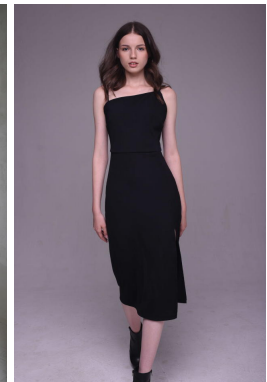

HEIGHT	BUST	DRESS	WAIST	HIPS	SHOES	HAIR	EYES
174	79	36	58	85	38.0	BROWN	BLUE/GREY