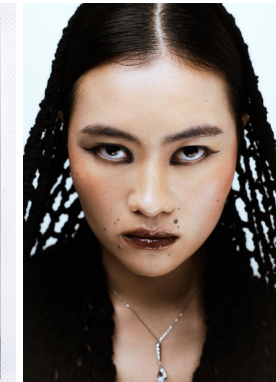

HEIGHT	DRESS	SHOES	HAIR	EYES
168	36	39.0	BLACK	BROWN