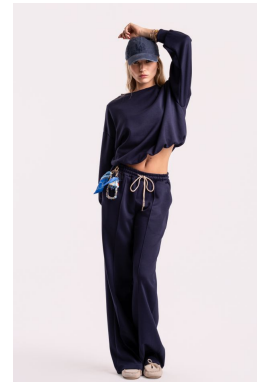

HEIGHT	BUST	DRESS	WAIST	HIPS	SHOES	HAIR	EYES
167	83	34	63	72	38.0	BLONDE	BLUE